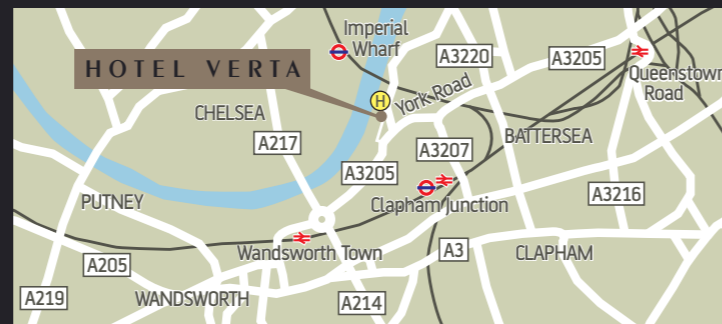

HOTEL VERTA

BATTERSEA LONDON HELIPORT

Getting here.

Road

Sat Nav Reference SW11 3RP.

From Wandsworth Bridge, follow York Road (A3205). Maintain left hand filter lane to traffic lights and turn left into Lombard Road. Turn immediately left into Bridges Court.

17 miles from London Heathrow. 27 miles from London Gatwick.

Outside the congestion zone.
Subterranean car park with valet parking.

Rail/Tube

Clapham Junction is 10 minutes on foot via Falcon Road and York Road or five minutes by cab (taxi rank on St John's Hill). Fulham Broadway (District Line). Gloucester Road, Sloane Square or South Kensington stations (District/Circle/Piccadilly Lines).

Air

Heliport on site. OS 176 TQ 226 761 N51° 28.2 W000° 10.7

River

Chelsea Harbour Pier is located on the opposite bank to the hotel.

Hotel Verta, London's Vertical Gateway,

Bridges Wharf, Battersea, London, SW11 3BE