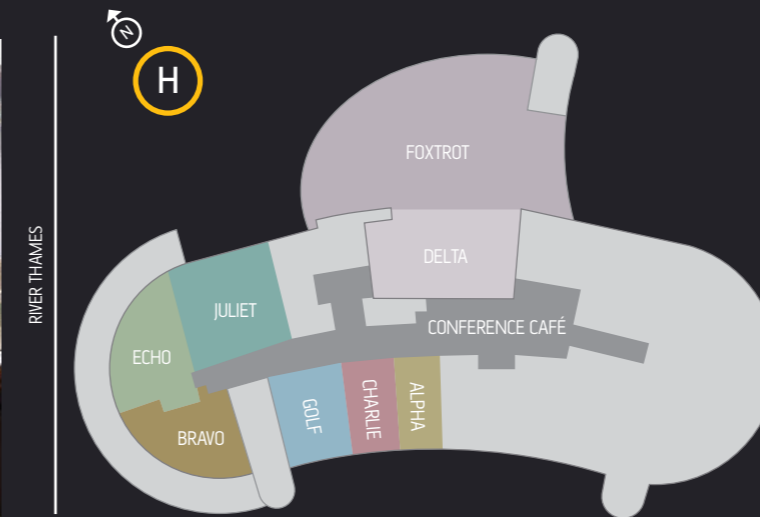

PATRISEY AT HOTEL VERTA

Guests can enjoy panoramic views of the River Thames and revel in the excitement of the London Heliport. For balmy days there is an outdoor Terrace for al fresco dining.

VERTILON AT HOTEL VERTA

The glamorous and contemporary Vertilon Bar offers a wide selection of bar menu delights and a sultry cocktail list.

SPA VERTA

Spa Verta a luxurious, rejuvenating environment offering a sanarium, heated lounges, steam room, sauna, Hydro vitality pool and state-of-the-art Technogym.

Room	Alpha	Bravo	Charlie	Delta	Echo	Foxtrot	Golf	Juliet
Approx Area (sqm)	24	46	26	71	54	181	36	55
View	Garden	River	Garden	None	River	Heliport & River	Garden	Heliport & River
Dimensions (m)	7.17 x 3.47	8.61 x 6.51	7.16 x 3.90	11.57 x 6.02	10.01 x 7.01	20.48 x 11.02	7.07 x 5.30	7.98 x 6.90
Height (m)	2.43	2.43	2.43	2.43	2.43	2.70	2.43	2.43
Interconnection	Charlie	Echo	Alpha	Foxtrot	Juliet	Delta & Bravo	None	Echo
U-Shape	n/a	14	n/a	n/a	18	48	13/10	21
Boardroom	12	16	12	n/a	16	42	16/12	20
Classroom	8	16	8	n/a	15	80	12	24/18
Cabaret	n/a	12	n/a	n/a	10/12	72	15/12	32/35
Theatre	12	30/20	12	n/a	30	110	22	48/30
Dinner/Dance	12	20	14	n/a	20	110	14	40
Reception	16	30	18	48	38	200	18	48